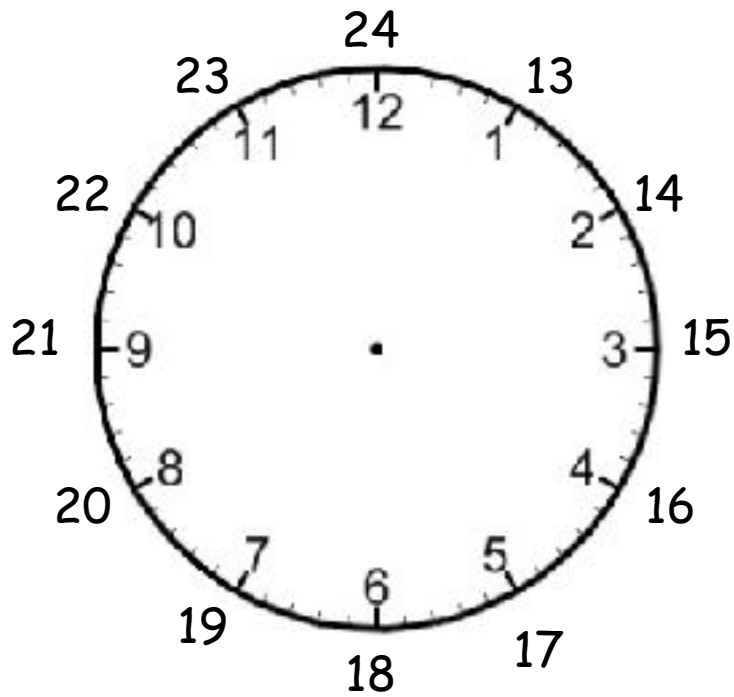

Quelle heure est-il?

Just like in English we use the 24 hour clock when telling the time in French.

Complete the following times:

1:05am

Il est

2:10am

Il est

3:15am